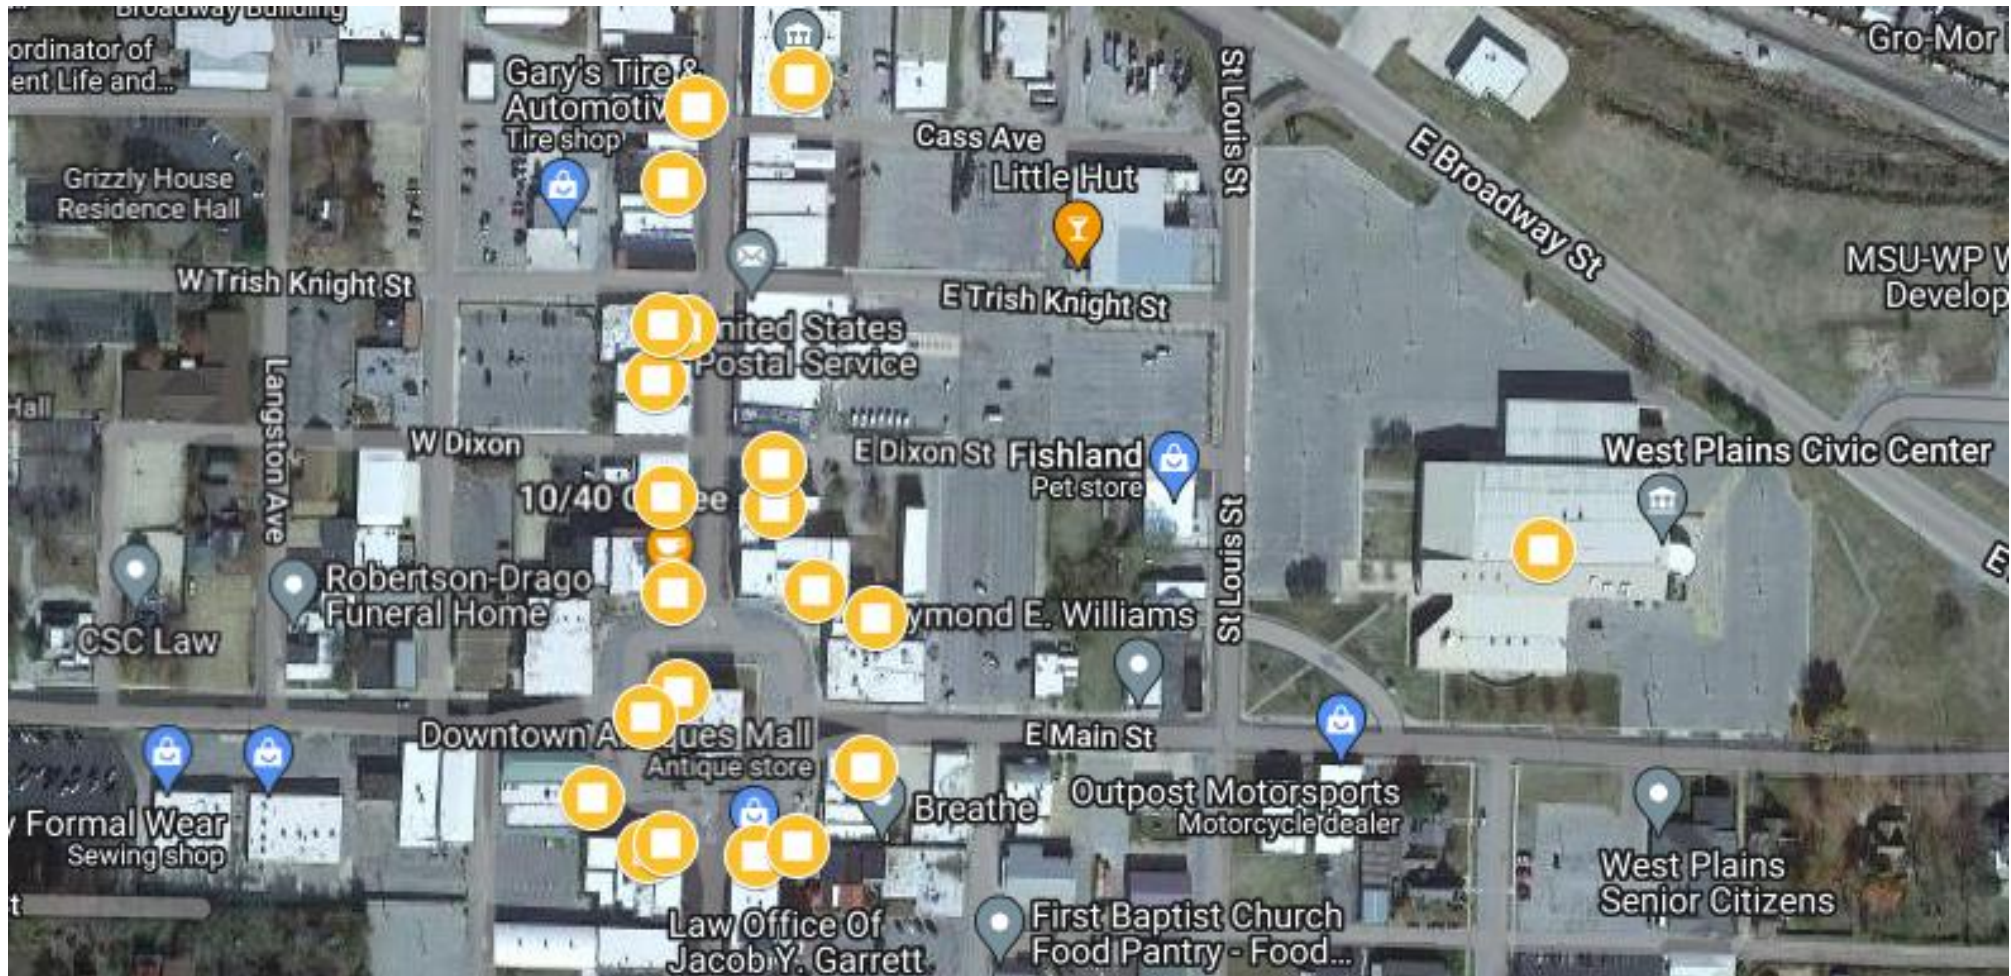

# QUILT WALK LOCATIONS

## Quilt Walk Locations – Downtown West Plains, MO 65775

- Harlin Festival Booth, 110 St. Louis St.
- Aid's Downtown Antique Mall, 1 Court Sq.
- Country at Heart, 2 Court Square
- T J Swift House, 10 Court Square
- #14 Court Square, 14 Court Square
- Kloz Klozet, 16 Court Square
- West Plains Music Store, 18 Court Square
- 10/40 Coffee, 24 Court Square
- Powell Crews Title & Escrow, 38 Court Sq.
- Vacant, 41 Court Square
- Right Off the Bat, 43 Court Square
- Darlis Family Styling, 46 Court Square
- Dixie Soul, 101 Washington Ave.
- Gammill Sewing Center, 108 Washington Ave.
- Rickie David Jewelry, 114 Washington Ave.
- West Plains Daily Quill, 205 Washington Ave.
- Decorations for Celebrations, 209 Washington Ave.
- Vacs for Less, 211 Washington Ave.
- The Avenue Theatre, 307 Washington Ave.
- Independent In-Home Services, 401 Washington Ave.
- OzSBI, 408 Washington Ave.
- The Harlin Museum, 405 Worchester St.